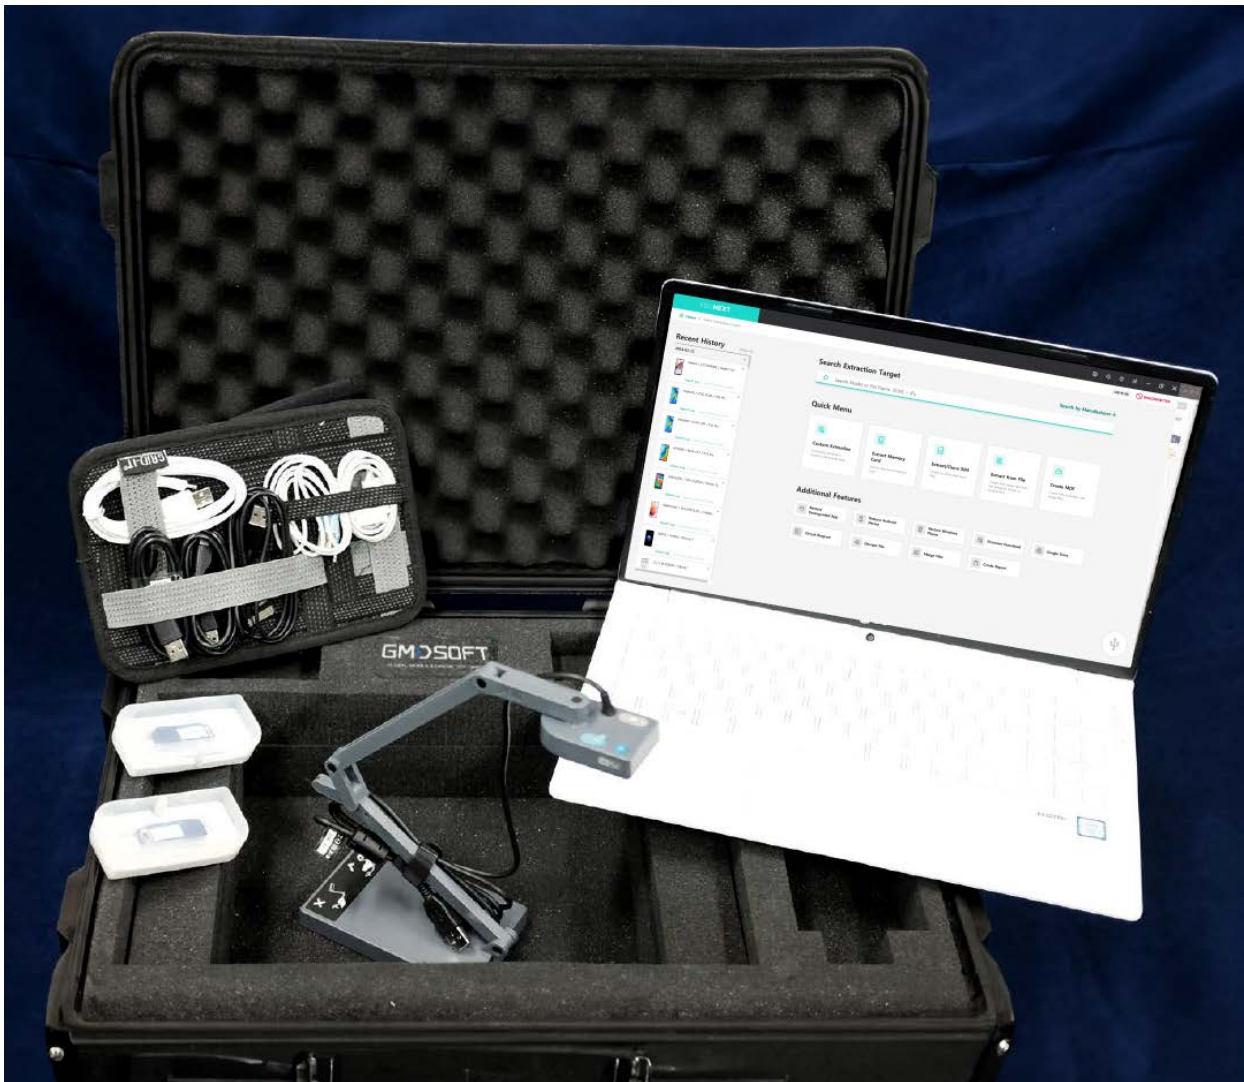

MD-RUGGED

Mobile Forensics Rugged Package of MD-NEXT/MD-RED for the Frontline Investigators

MD-RUGGED is All-In-One mobile forensics package for the investigation at the field. Laptop is preinstalled with data extraction solution MD-NEXT and analysis tool MD-RED. Evidence data at the crime scene can be investigated at the laboratory level and other necessary components can be customized as a rugged package. MD-RUGGED enables forensics investigators to set up a mobile forensics control tower at the very spot where the accident took place.

Package components

Rugged Carrier 1 EA
MD-NEXT/MD-RED Installation Software (USB/Online)
USB Dongle Key 1EA
High-Performance Laptop 1 EA
5 Types of smartphone cables (5, 8, 20, 30, C-typed pin)
HD external camera 1 EA
External HDD 1 EA
SD reader 1EA
USIM reader 1EA
USB hub 1 EA
Portable printer 1 EA (option)
External SSD 1EA (Data Storage)
Warranty 1 Year

› Product Specification

Data Extraction at Laboratory Level

- Offers both logical and physical extraction capabilities in the field

Establish a Temporary Command Center

- Function as a mobile forensic control tower directly at the location of the incident

External Camera for Chain of Custody

- Photographing evidence and recording the investigation process with an external camera helps ensure Chain of Custody

Provides All the Necessary Forensic Accessories